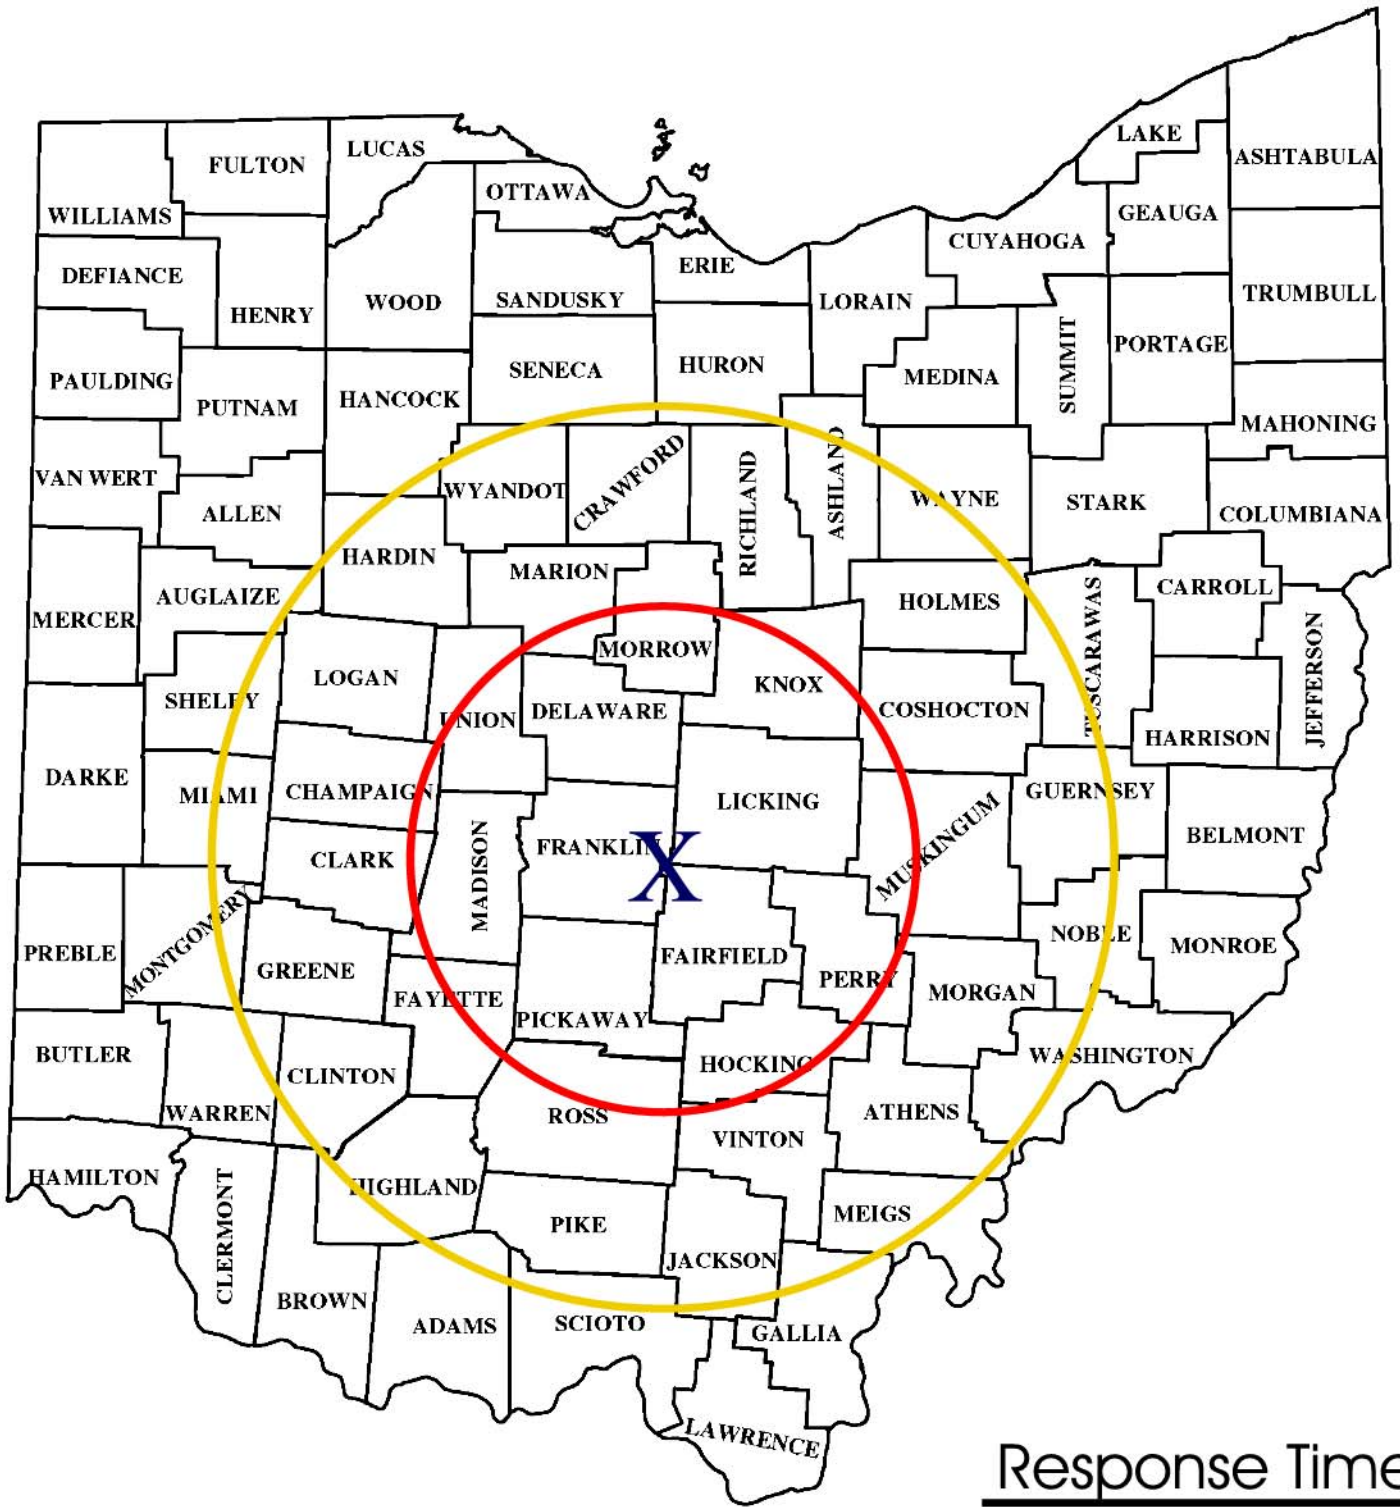

24/7 Emergency Response Area Coverage Map

Response Time

-  1 Hour
-  2 Hours